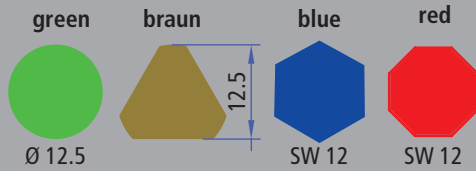

LUDECKE

Since 1930. The perfect connection.

Maximum Safety: Series ESIFK DN 7.8

Based on the tried and tested safety quick connect coupling ESMK DN 5, **LUDECKE** now also offers the "big brother": the new series ESIFK DN 7.8.

The coupling system made of brass allows for easy identification of different media circuits and avoids false coupling when using various media and/or diverse pressure levels simultaneously.

This is due to a colour and form coding:

Differently coloured anodised knurled aluminium sleeves on the coupling as well as different coloured anodized aluminium rings on the plug provide a visual identification. In addition, each colour (red, blue, green, brown) has a special coding. This reliably prevents incorrect coupling processes, as only the same-coloured couplings and plugs can be connected.

The series ESIFK comes with the patented OptiFlow by **LUDECKE**® valve technology and guarantees very high flow rates with low pressure drop. Furthermore, it is suitable for low vacuum at low couple force compared to all other compatible products.

The coupling process can be executed in an easy and fast way.

The quick connect coupling is available in various connection types and is ideally suited for applications in industry, machine and plant construction, handcraft, and many more.

More information:
www.ludecke.com

Opti®
Flow
by **LUDECKE**

Since more than 90 years, **LUDECKE** is the leading partner for coupling systems to connect flexible fluid lines with tools, machines and industrial equipment.

Since 1949, we have been manufacturing fittings at the headquarters in Amberg for a variety of applications and media, which are distributed worldwide by the technical trade or used by the leading machine manufacturers (OEM) in their own machinery.

We are developing and producing first-class, innovative and sustainable products according to the highest quality standards. The product portfolio is comprised of a comprehensive standard range as well as individual custom item projects.

Thanks to our broad product range, our many years of know-how and our versatile range of services, we always guarantee safe and efficient solutions for your daily work.

More information at www.ludecke.com

LUDECKE GmbH
Heinrich-Hauck-Str. 2 · D-92224 Amberg
Phone: +49 96 21 76 82 0
Fax: +49 96 21 76 82 99
www.ludecke.com